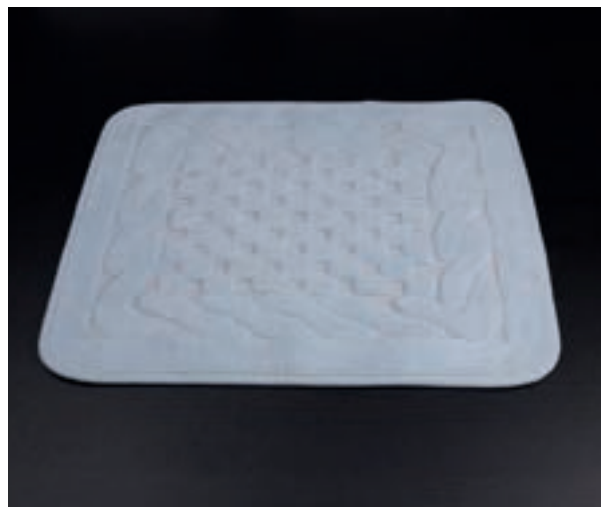

Cotton Plain Color

Sizes :

60 cm x 100 cm + 50 cm x 60 cm

Materials :

100% Cotton

Colors :

- COFFEE
- CAPPUCCINO
- BEIGE
- GREY
- CREAM
- **SKY BLUE**
- PINK
- ROSE
- SOURIS