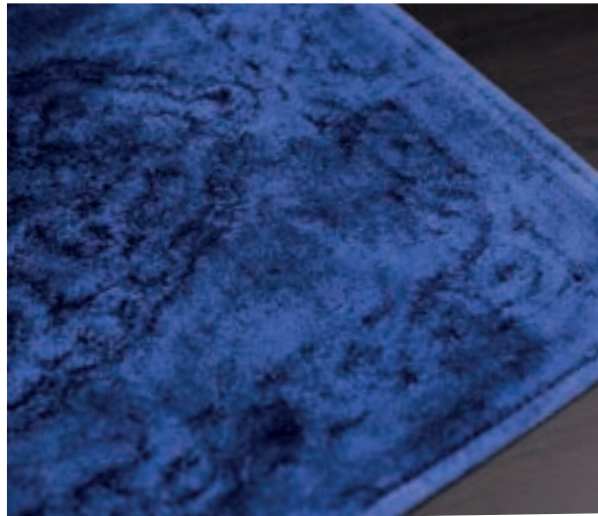

Cotton Vintage

Sizes :

60 cm x 100 cm + 50 cm x 60 cm

Materials :

100% Cotton

Colors :

GREY

ANTRASIT

LIGHT BLUE

NAVY

GREEN

MUSTARD

RED

ROSE

COFFEE

BEIGE